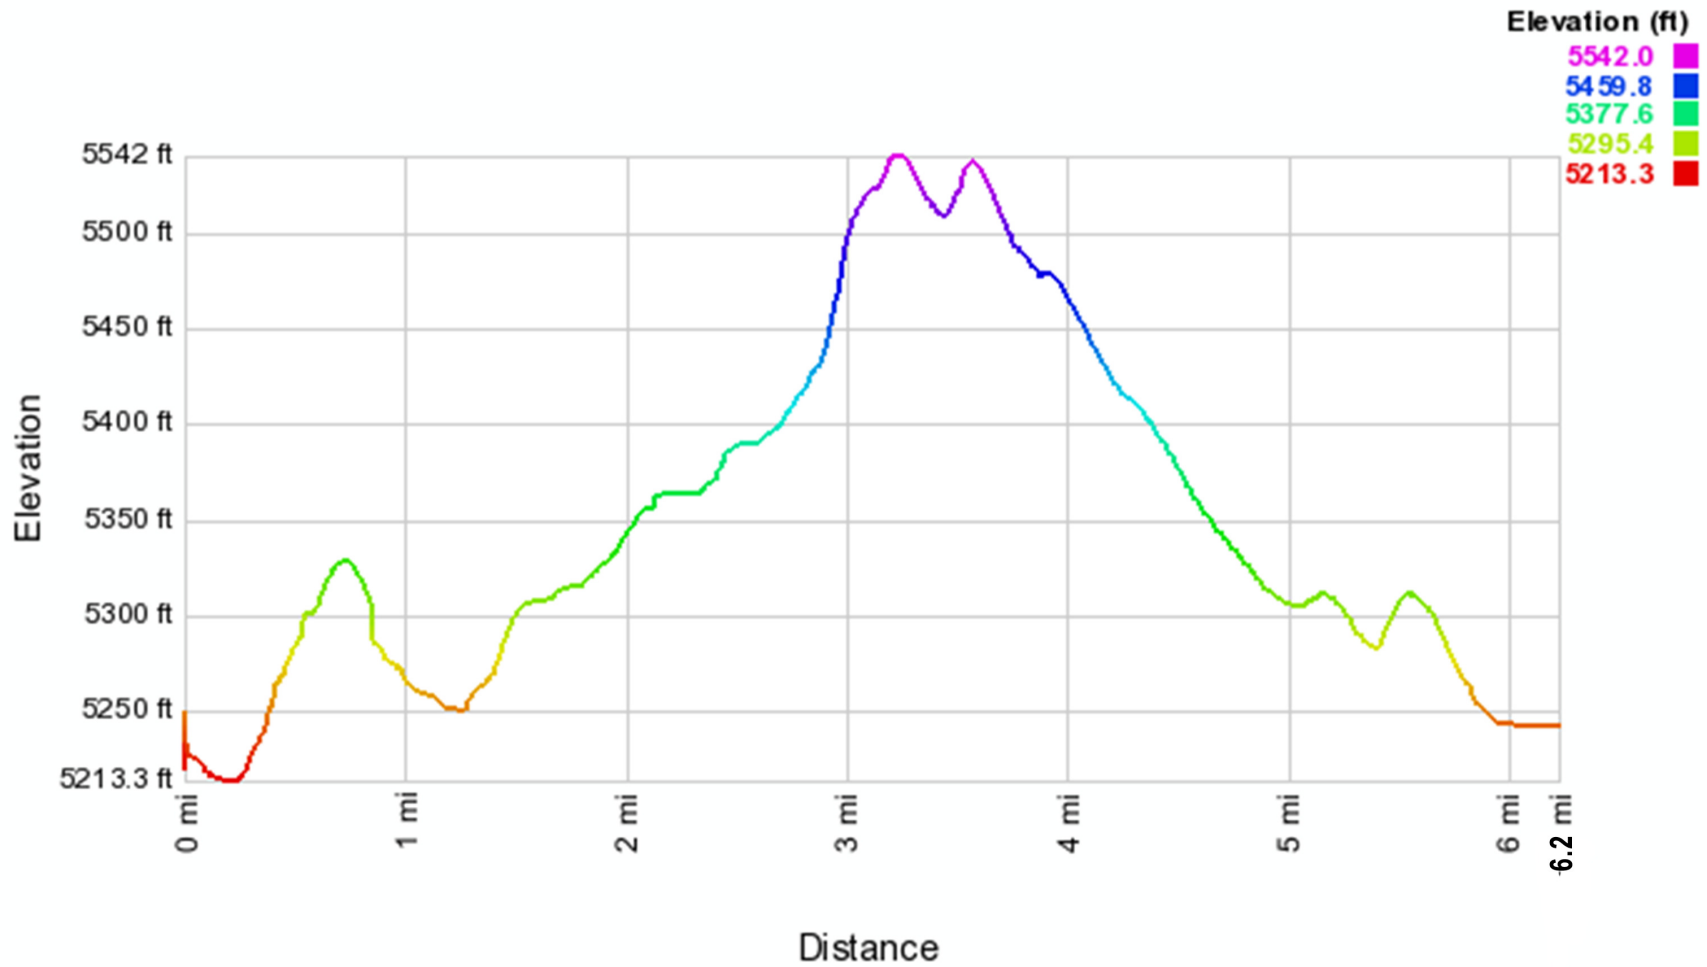

Whiskey Row 10K Elevation Profile

created by GPSvisualizer.com