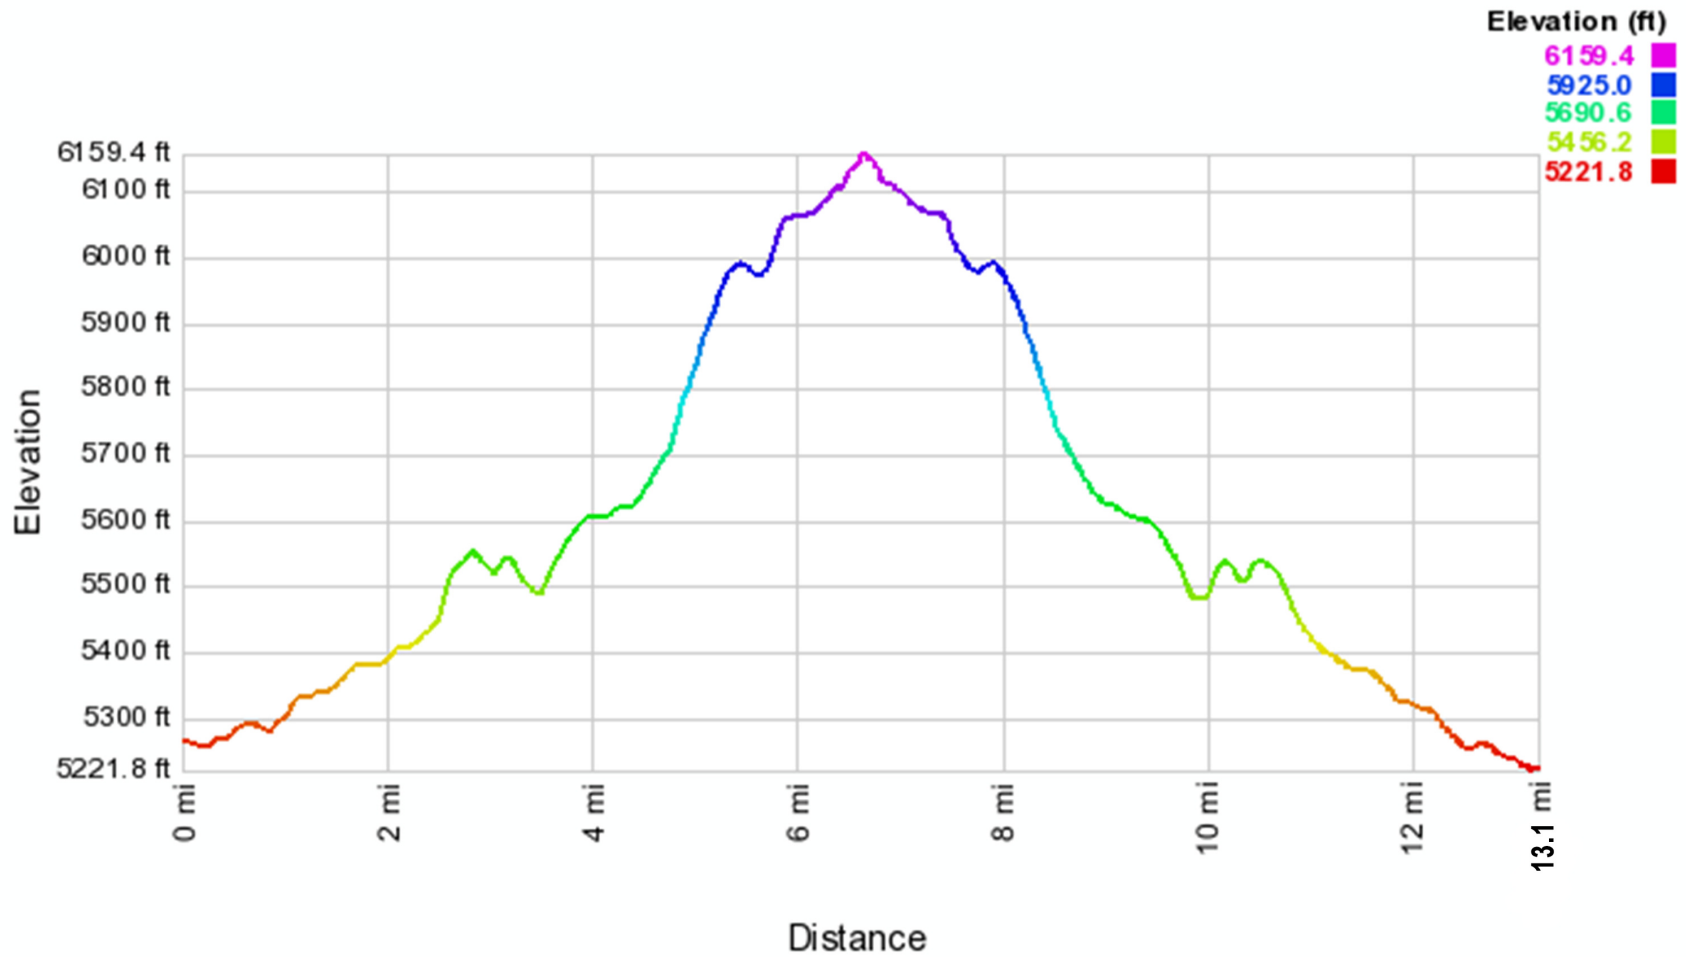

Whiskey Row Half Marathon Elevation Profile

created by GPSVisualizer.com